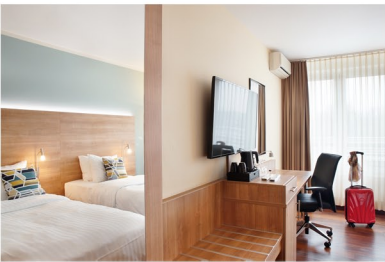

COURTYARD®
Marriott.

DRESDEN

Courtyard by Marriott Dresden
Stauffenbergallee 25a, 01099 Dresden
t: +49 (0)351 8151 - 0
f: +49 (0)351 8151 - 333
e: courtyard-dresden@macranderhotels.de
www.courtyard-dresden.de